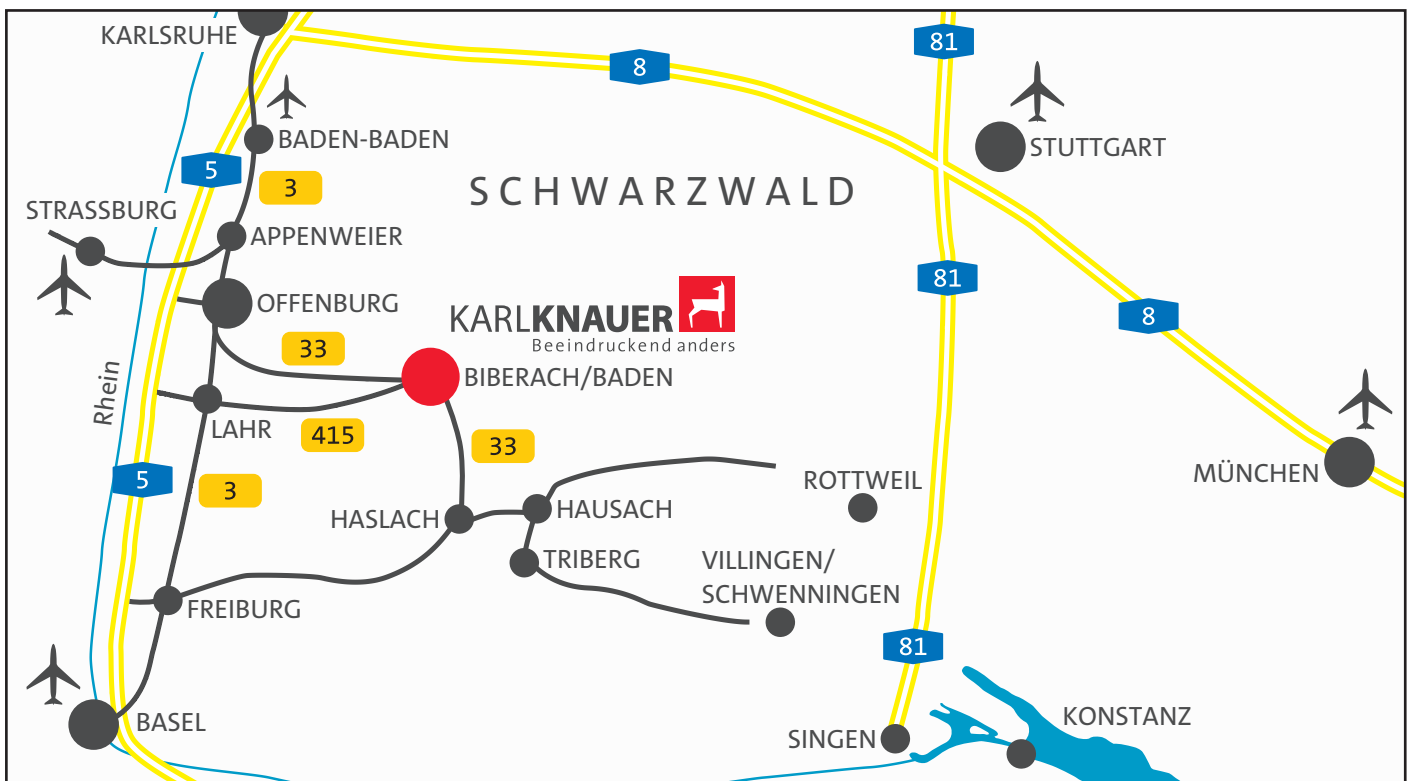

How to find us.

Karl Knauer KG
Zeller Straße 14
77781 Biberach/Baden
Germany

T +49 7835 7820
info@karlknauer.de

www.karlknauer.com

Travelling by car

A5 to the Offenburg 55 exit

From the A5, take the Offenburg 55 exit and continue driving towards Offenburg. Turn right onto the B3/33 heading towards Villingen-Schwenningen. After about 1 km, bear right onto the B33 heading towards Villingen-Schwenningen. Take the Biberach-Süd exit and continue driving towards Biberach. Go straight across the roundabout, heading towards Biberach-Ost/Zell am Harmersbach, then take the third exit at the roundabout heading towards Biberach-Ost. Karl Knauer is located at the entrance to the town on the left.

B33 coming from Villingen-Schwenningen

From the B33, take the Biberach-Süd exit and continue driving towards Biberach. Go straight across the roundabout, heading towards Biberach-Ost/Zell am Harmersbach, then take the third exit at the roundabout heading towards Biberach-Ost. Karl Knauer is located at the entrance to the town on the left.

Parking

Visitor parking spaces are located right in front of our main entrance.

How to find us.

Karl Knauer KG
Zeller Straße 14
77781 Biberach/Baden
Germany

T +49 7835 7820
info@karlknauer.de

www.karlknauer.com

Travelling by public transport

Get off at Biberach (Baden) station. Exit the station, then turn right onto Zeller Straße and walk approx. 450 m. Karl Knauer is on the right.

Travelling by plane

Stuttgart 164 km, Frankfurt 220 km, Basel-Mulhouse 146 km, Karlsruhe / Baden-Baden 66 km, Strasbourg 48 km, Zurich 159 km